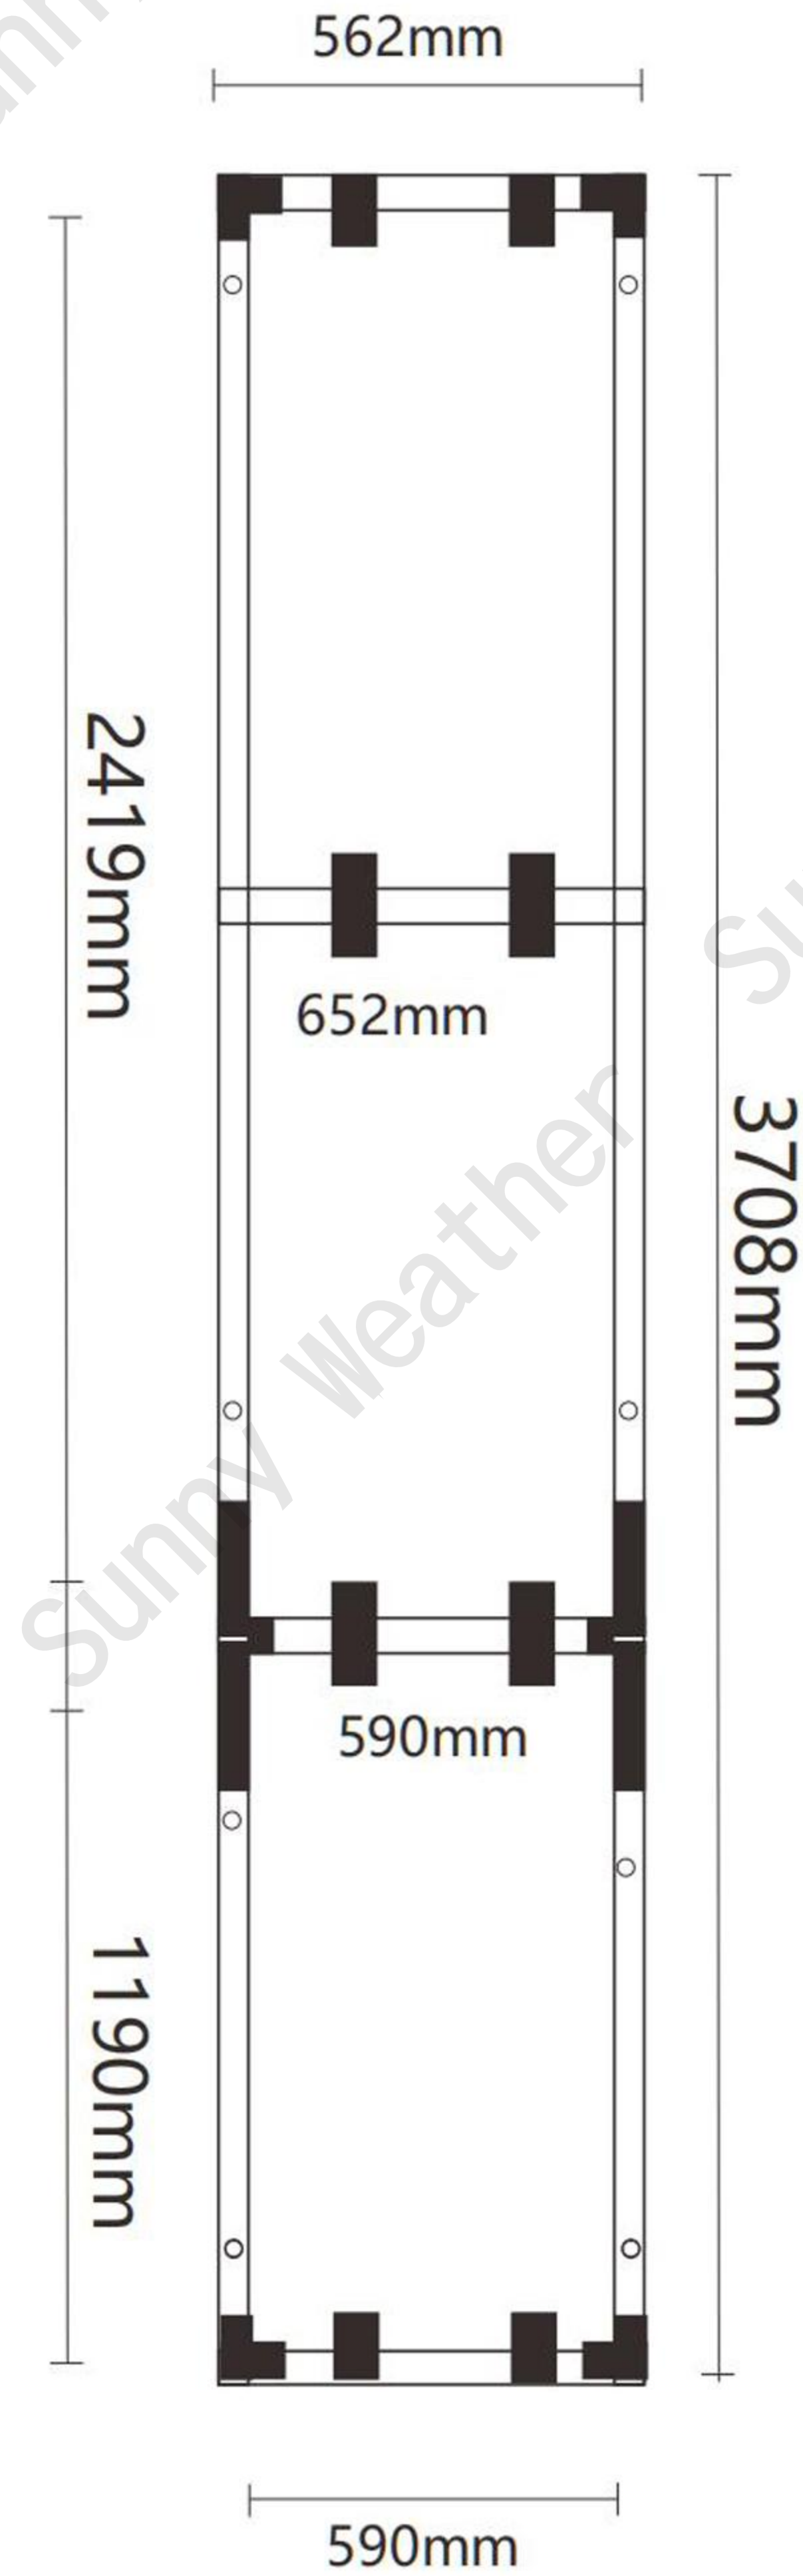

CAR BEAUTY LIGHT

A black sports car is shown from a side-rear perspective, parked in a garage. The ceiling is illuminated with a hexagonal LED light pattern, which is reflected on the car's glossy surface. The car has a prominent rear spoiler and multi-spoke alloy wheels. The overall scene is dimly lit, emphasizing the car's sleek design and the modern lighting technology.

LIGHTING SERIES

Model 型号	Singlebar (单条)	Horizontaloneverticalthree 横一竖三	Luminousflux 通光量	100-120LM/W
Voltage 电压	220V~110V		Colorrenderingindex 显示指数	>90
Luminoussurface 发光面	600X1200mm		Colortemperature 色温	White(6500K)
Power 功率	288W		Colortemperature 全套数量	3Lights+skeleton
Size 尺寸	3708X652mm			

LIGHTING SERIES

Model 型号	Singlebar (单条)	Horizontaloneverticalfour 横一竖四	Luminousflux 通光量	100-120LM/W
Voltage 电压	220V~110V		Colorrenderingindex 显示指数	>90
Luminoussurface 发光面	600X1200mm		Colortemperature 色温	White(6500K)
Power 功率	384W		Colortemperature 全套数量	4Lights+skeleton
Size 尺寸	4937X652mm			

LIGHTING SERIES

Model 型号	Singlebar (单条)	Horizontaloneverticalfour 横一竖五	Luminousflux 通光量	100-120LM/W
Voltage 电压	220V~110V		Colorrenderingindex 显示指数	>90
Luminoussurface 发光面	600X1200mm		Colortemperature 色温	White(6500K)
Power 功率	480W		Colortemperature 全套数量	5Lights+skeleton
Size 尺寸	6165X652mm			