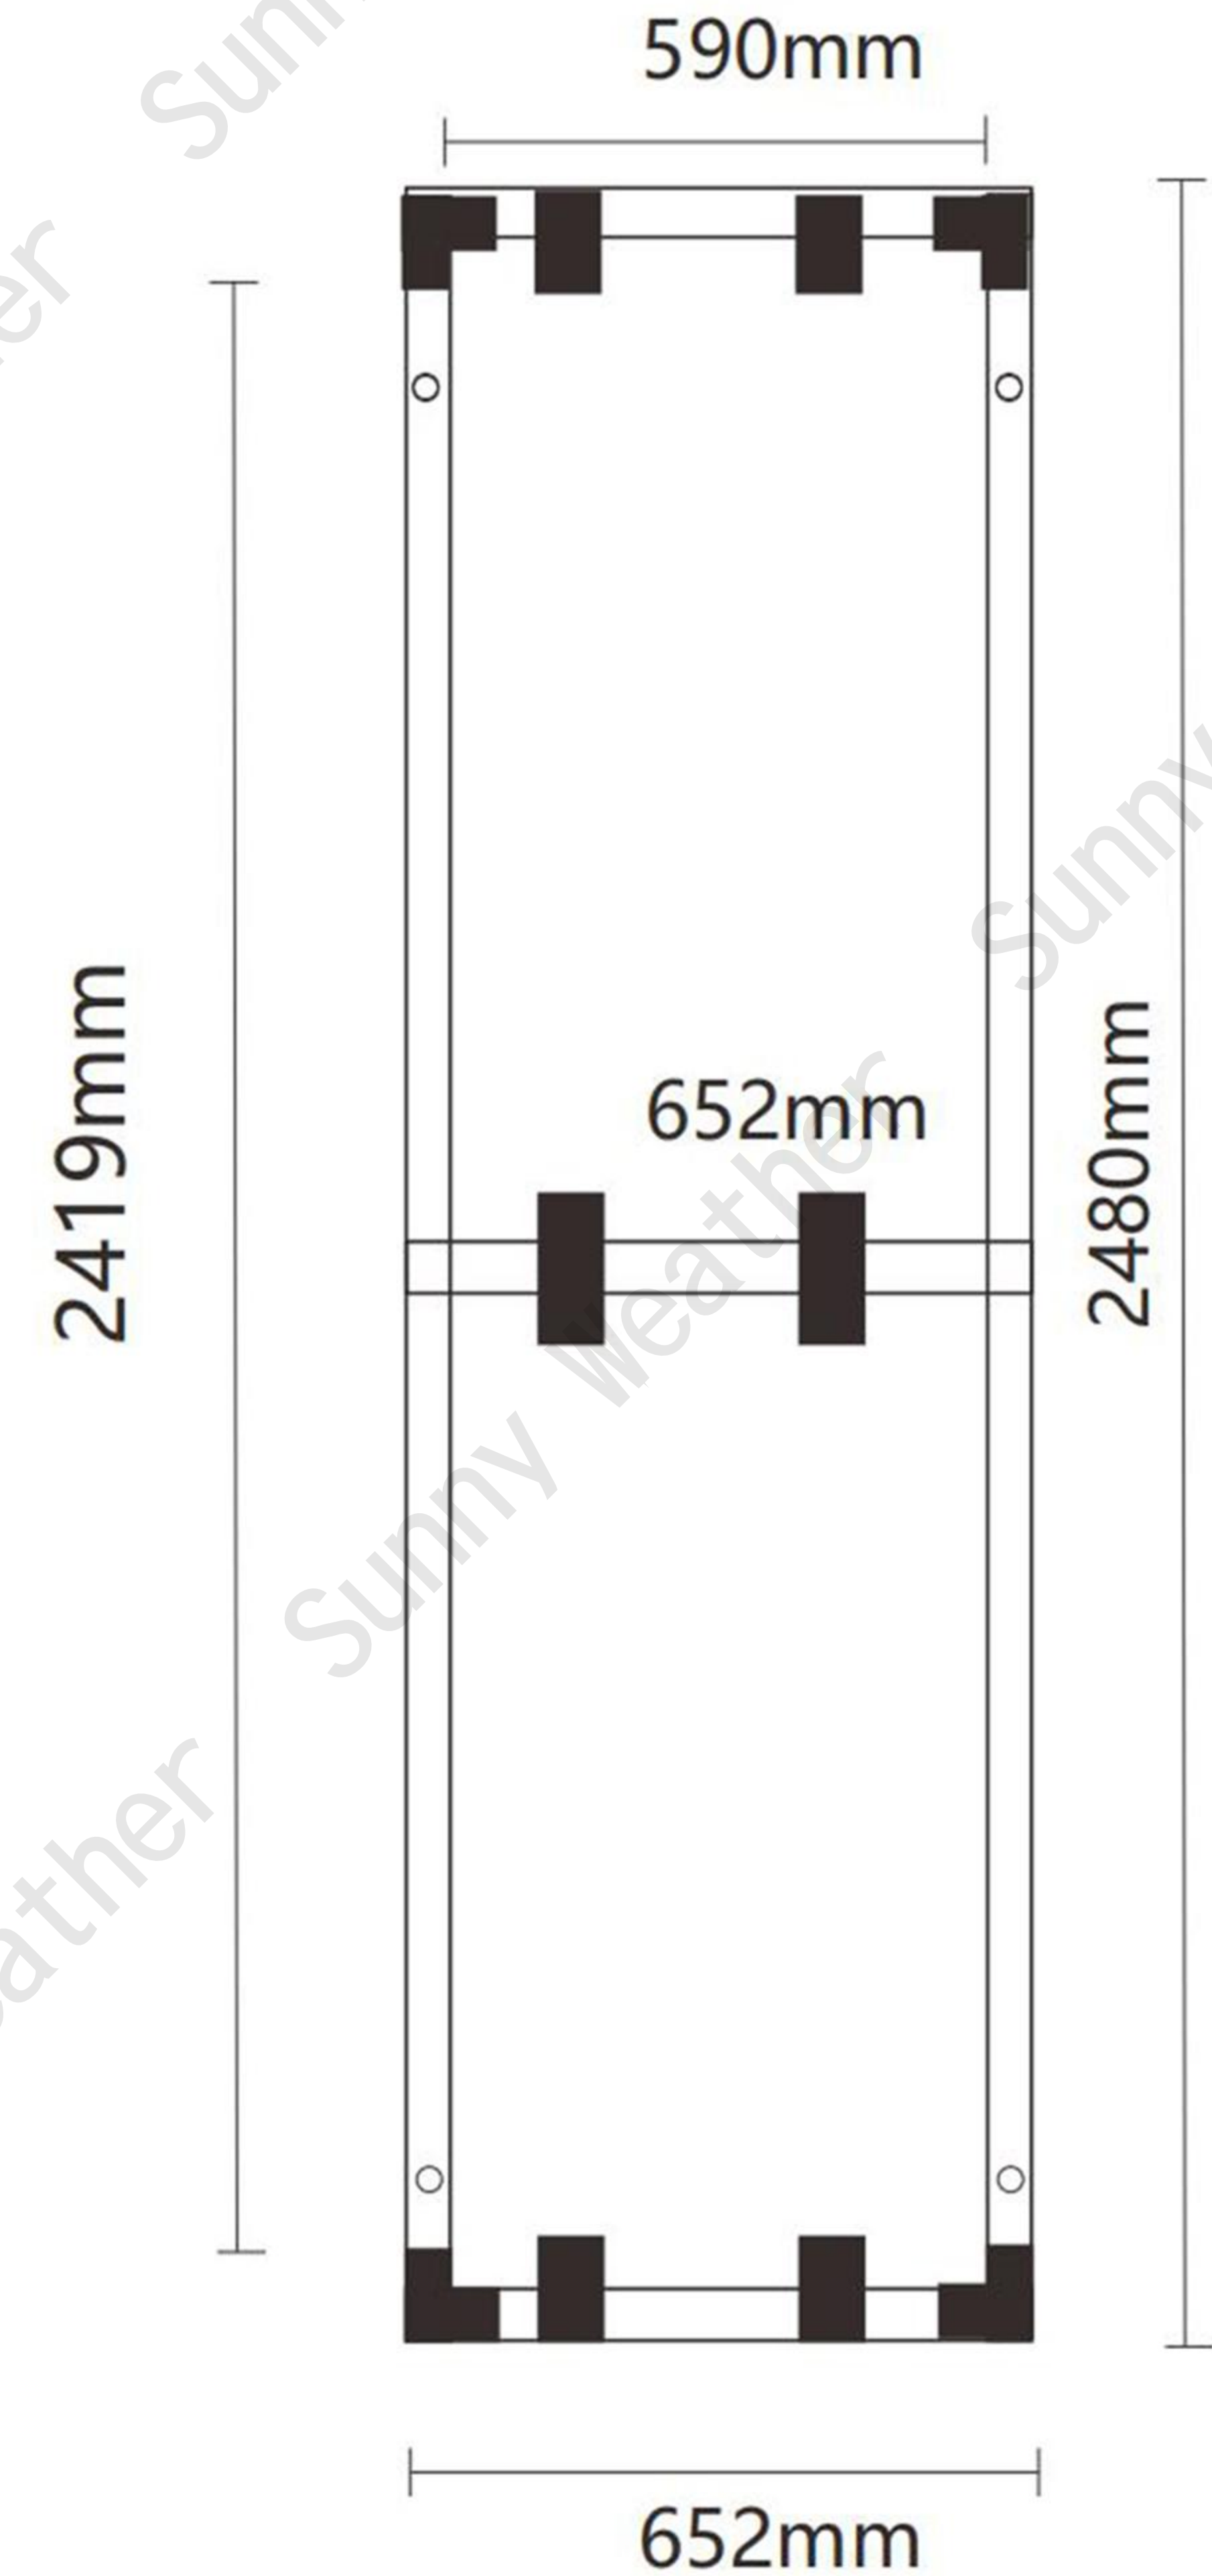

LIGHTING SERIES

Model 型号	Singlebar (单条)	Horizontaloneverticaltwo 横一竖二	Luminousflux 通光量	100-120LM/W
Voltage 电压	220V~110V		Colorrenderingindex 显示指数	>90
Luminoussurface 发光面	600X1200mm		Colortemperature 色温	White(6500K)
Power 功率	192W		Colortemperature 全套数量	2Lights+skeleton
Size 尺寸	2480X652mm