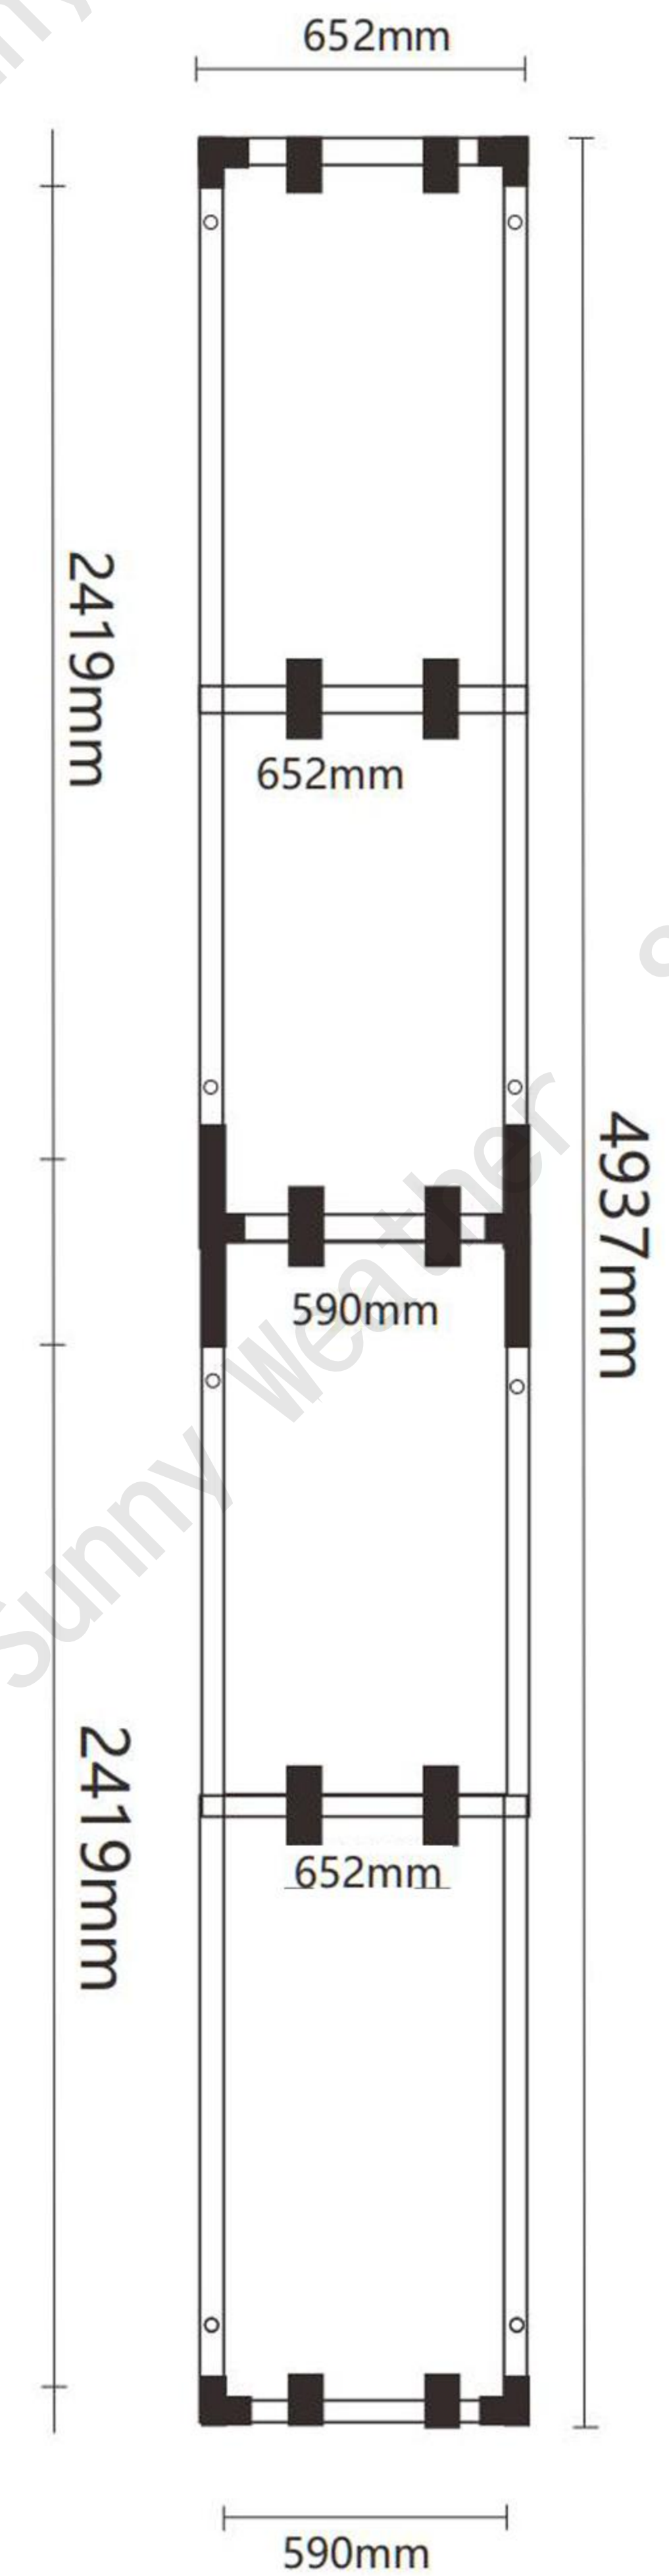

CAR BEAUTY LIGHT

A black sports car is shown from a side-rear perspective, parked in a garage. The ceiling is illuminated with a hexagonal LED light pattern, which is reflected on the car's glossy surface. The car has a prominent rear spoiler and multi-spoke alloy wheels. The overall scene is dimly lit, emphasizing the car's sleek design and the modern lighting technology.

LIGHTING SERIES

Model 型号	Singlebar (单条)	Horizontaloneverticalthree 横一竖三	Luminousflux 通光量	100-120LM/W
Voltage 电压	220V~110V		Colorrenderingindex 显示指数	>90
Luminoussurface 发光面	600X1200mm		Colortemperature 色温	White(6500K)
Power 功率	288W		Colortemperature 全套数量	3Lights+skeleton
Size 尺寸	3708X652mm			

LIGHTING SERIES

Model 型号	Singlebar (单条)	Horizontaloneverticalfour 横一竖四	Luminousflux 通光量	100-120LM/W
Voltage 电压	220V~110V		Colorrenderingindex 显示指数	>90
Luminoussurface 发光面	600X1200mm		Colortemperature 色温	White(6500K)
Power 功率	384W		Colortemperature 全套数量	4Lights+skeleton
Size 尺寸	4937X652mm			

LIGHTING SERIES

Model 型号	Singlebar (单条)	Horizontaloneverticalfour 横一竖五	Luminousflux 通光量	100-120LM/W
Voltage 电压	220V~110V		Colorrenderingindex 显示指数	>90
Luminoussurface 发光面	600X1200mm		Colortemperature 色温	White(6500K)
Power 功率	480W		Colortemperature 全套数量	5Lights+skeleton
Size 尺寸	6165X652mm			