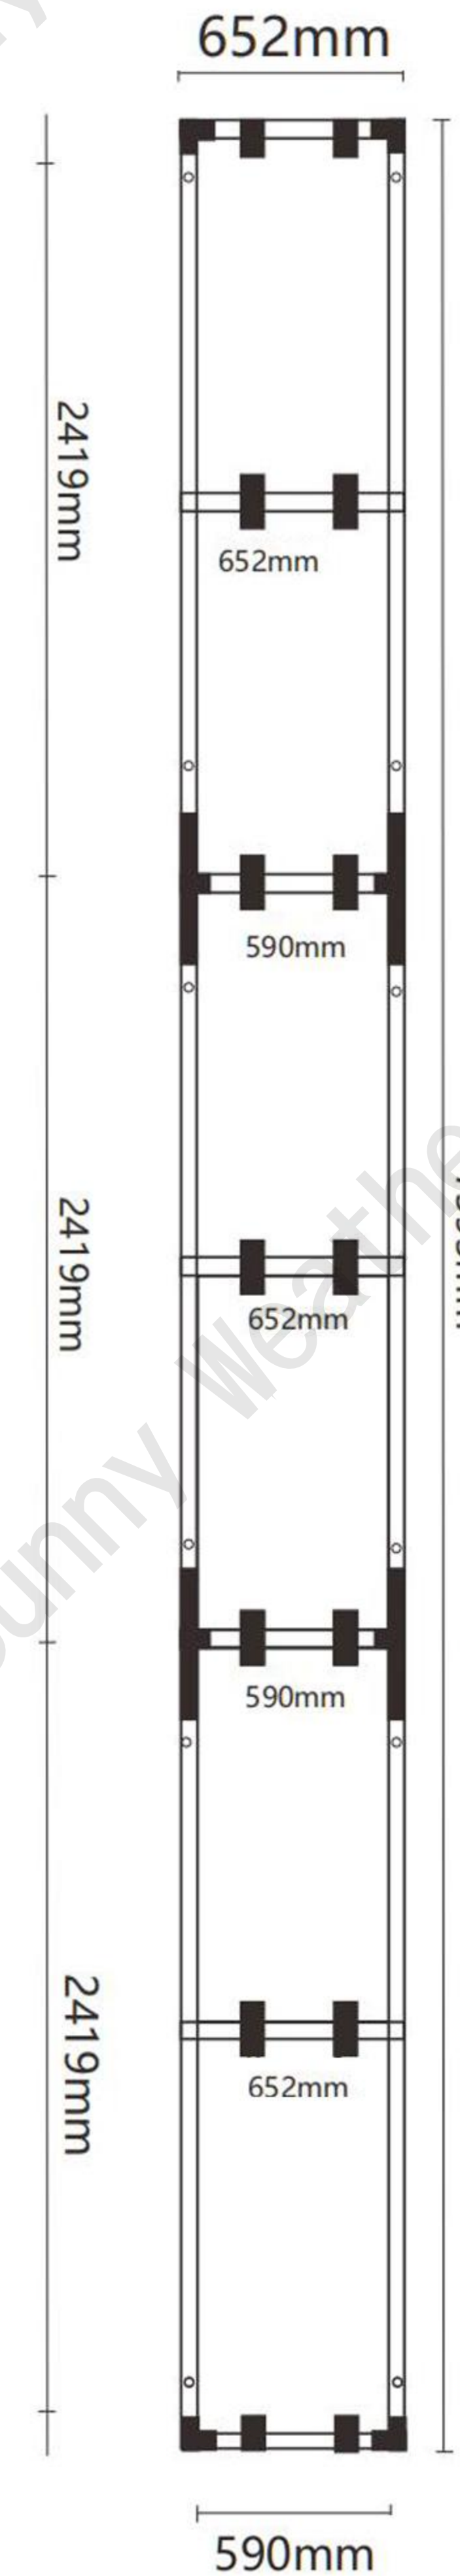

LIGHTING SERIES

Model 型号	Singlebar Horizontaloneverticalsix (单条) 横一竖六	Luminousflux 通光量	100-120LM/W
Voltage 电压	220V~110V	Colorrenderingindex 显示指数	>90
Luminoussurface 发光面	600X1200mm	Colortemperature 色温	White(6500K)
Power 功率	576W	Colortemperature 全套数量	6Lights+skeleton
Size 尺寸	7393X652mm