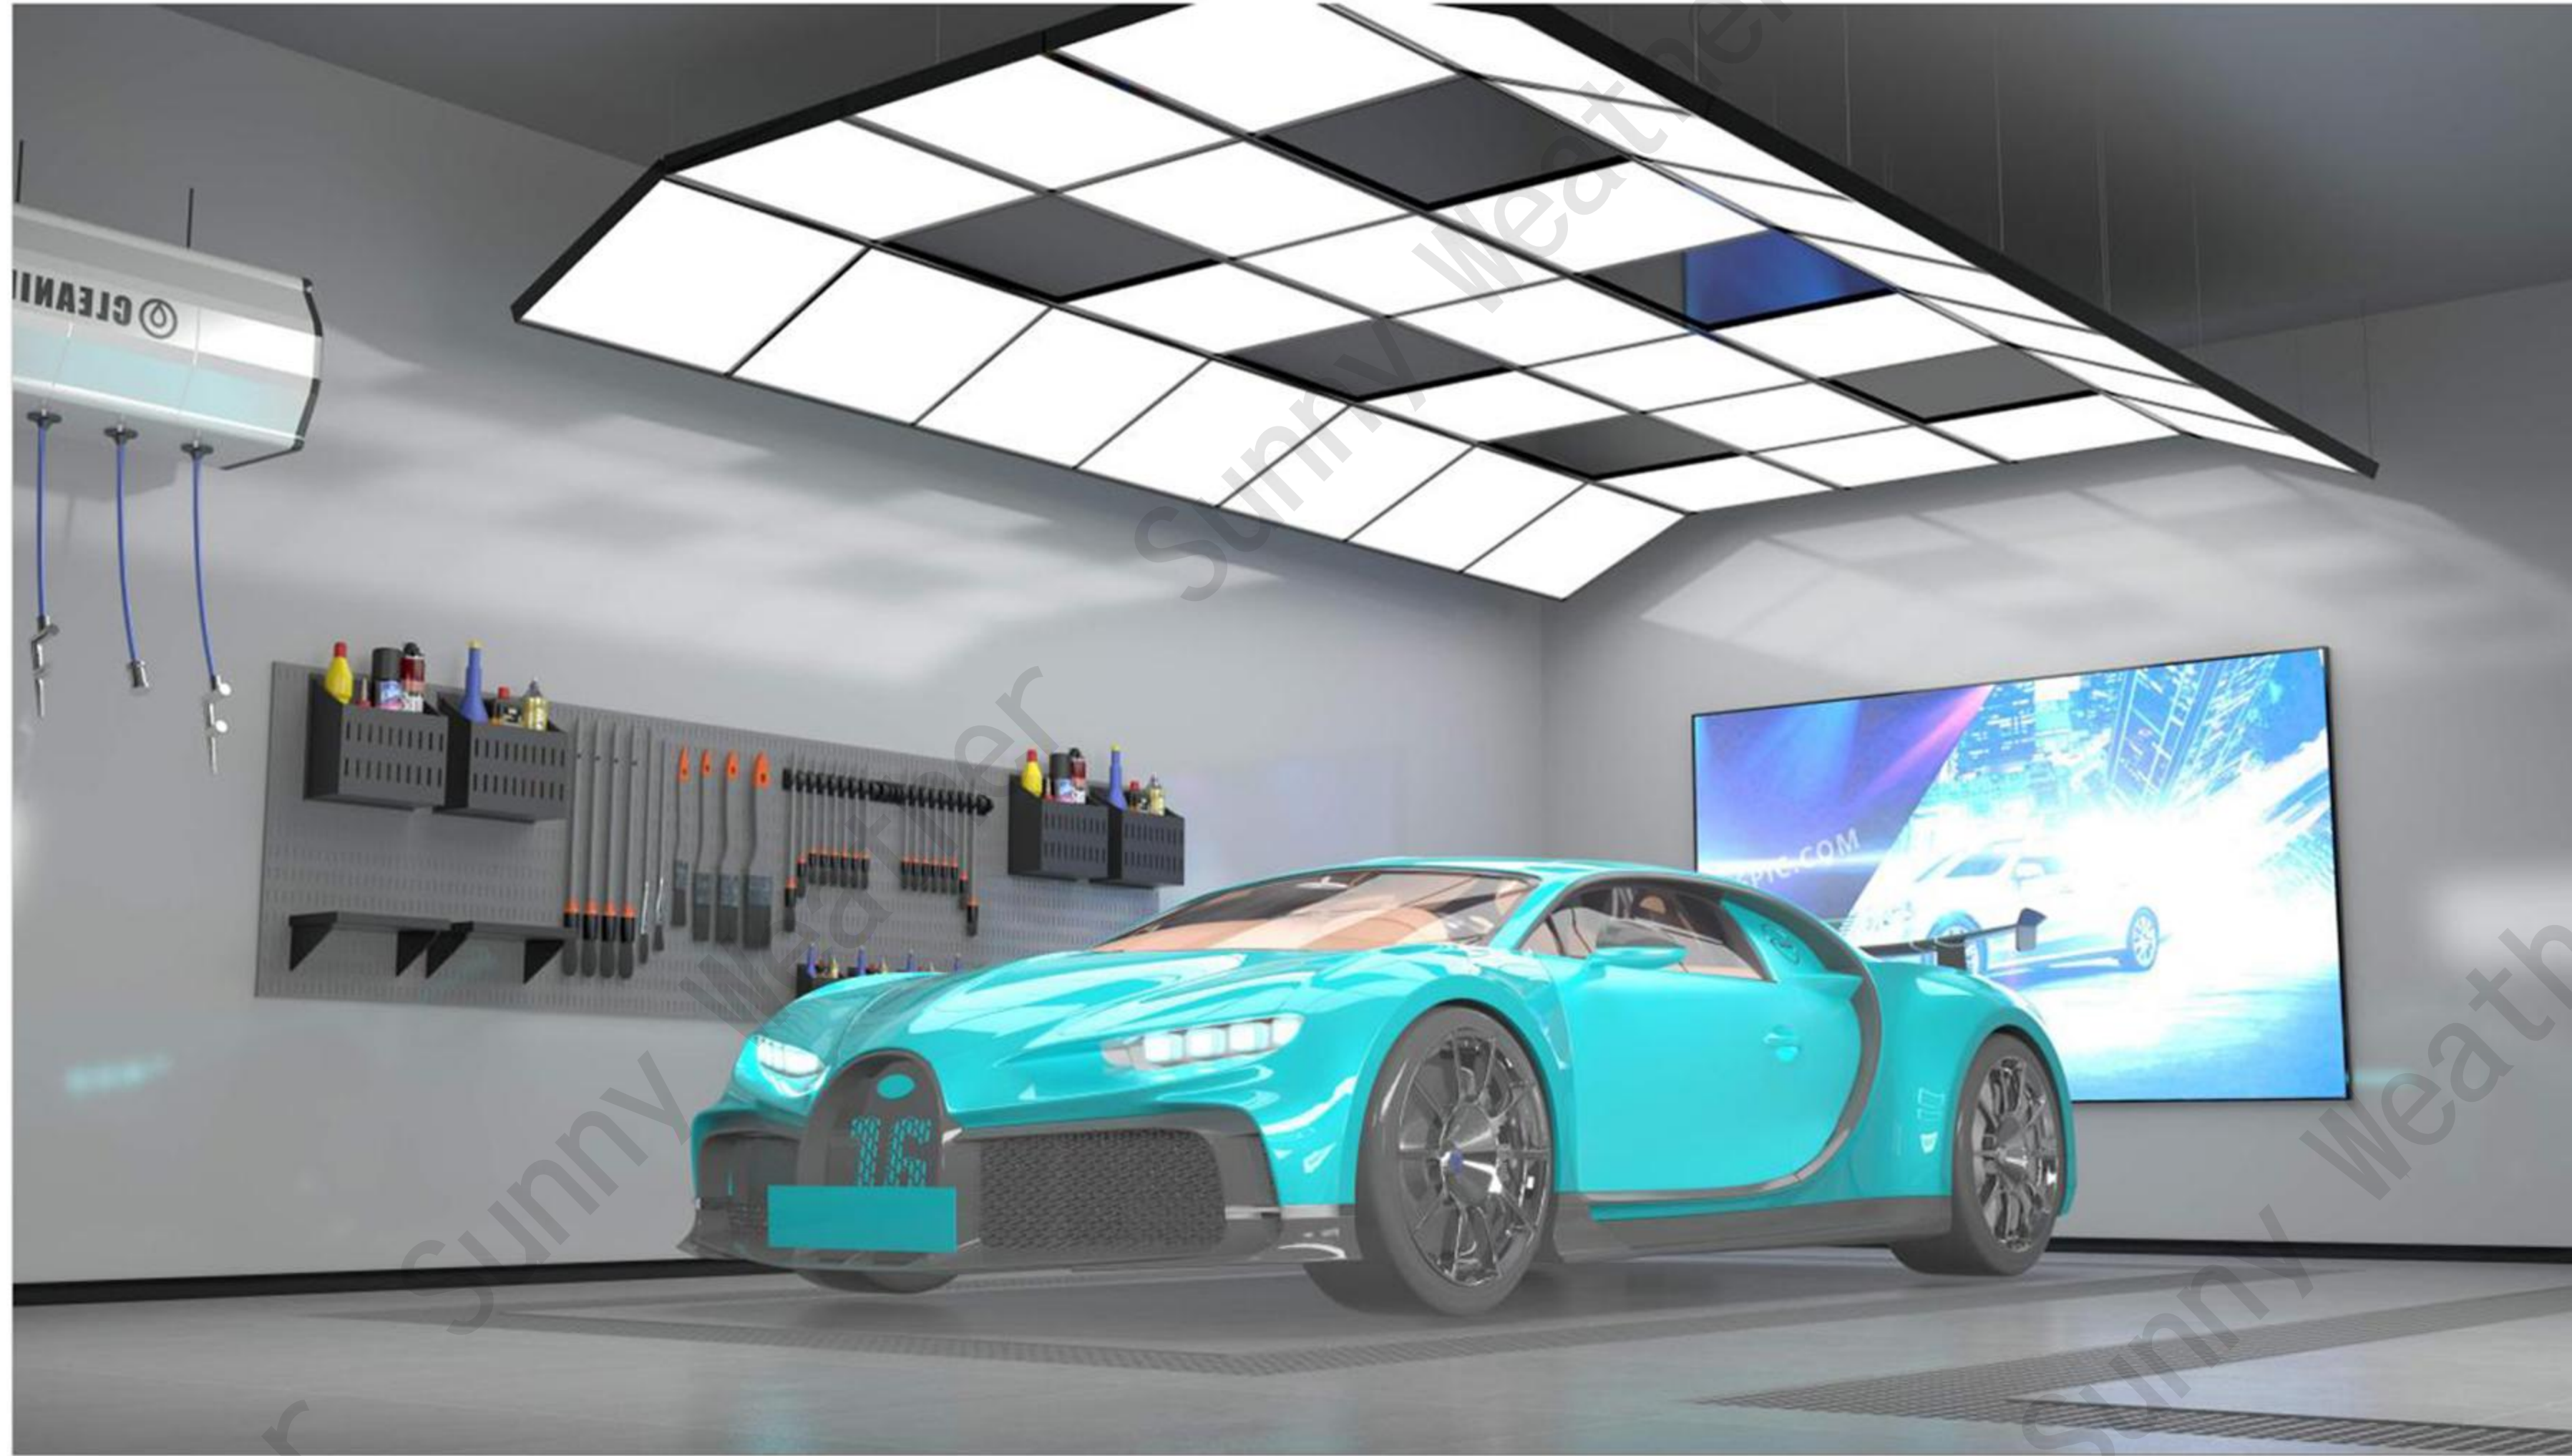

LIGHTING SERIES

4415mm