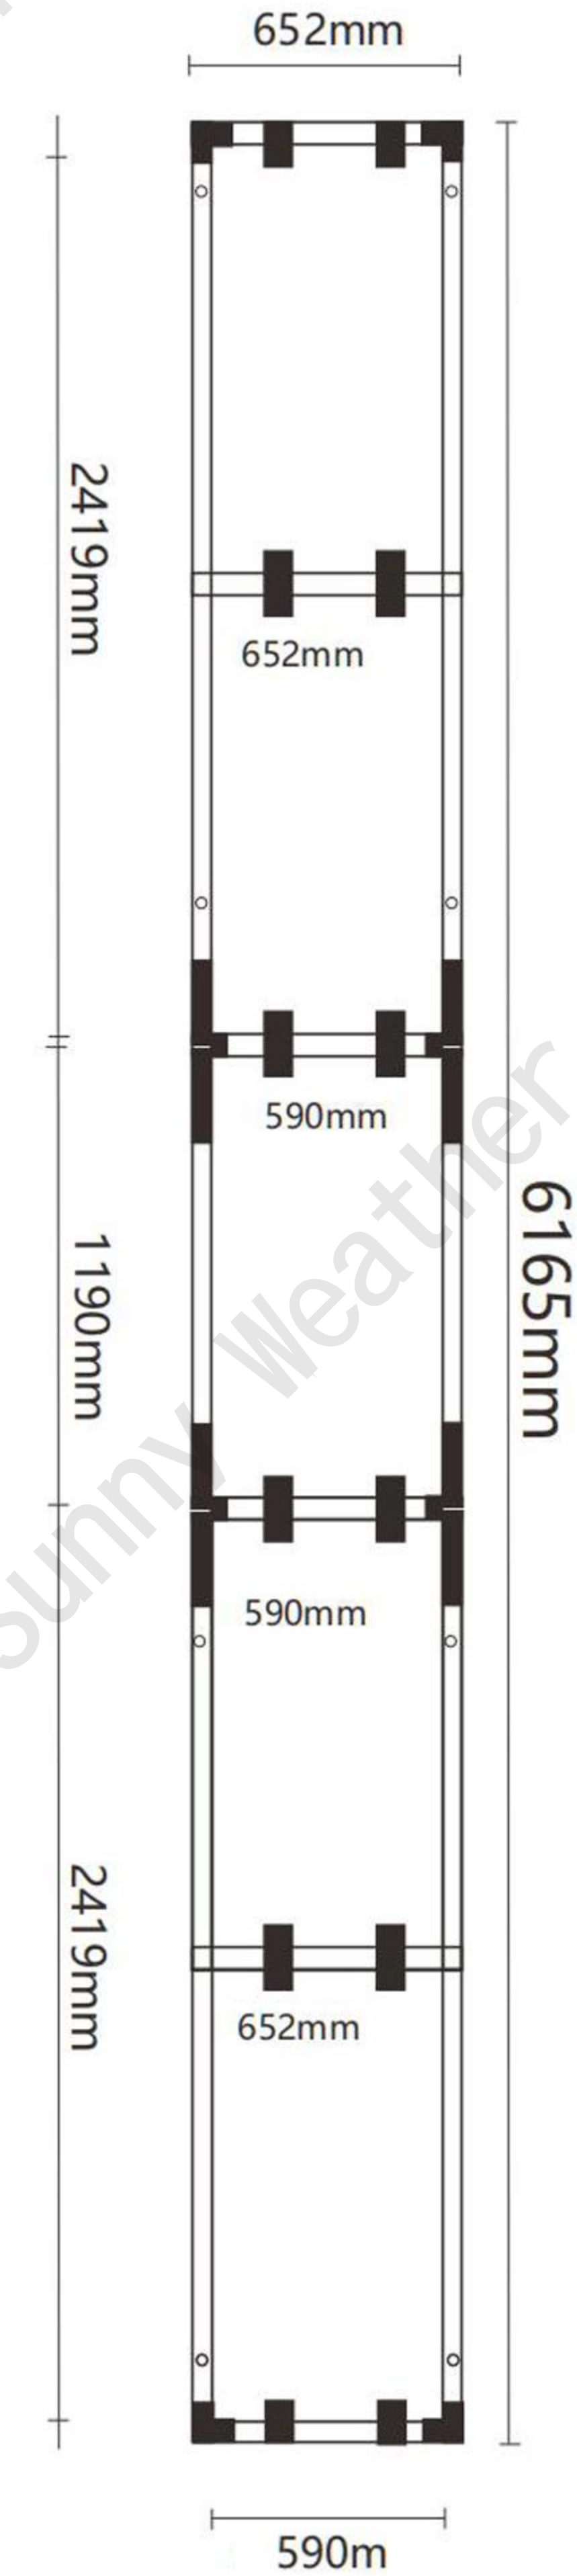

CAR BEAUTY LIGHT

A black sports car is shown from a side-rear perspective, parked in a garage. The ceiling is illuminated with a hexagonal LED light pattern, which is reflected on the car's glossy surface. The car has a prominent rear spoiler and multi-spoke alloy wheels. The overall scene is dimly lit, emphasizing the car's sleek design and the modern lighting technology.

LIGHTING SERIES

Model 型号	Singlebar (单条)	Horizontaloneverticalthree 横一竖三	Luminousflux 通光量	100-120LM/W
Voltage 电压	220V~110V		Colorrenderingindex 显示指数	>90
Luminoussurface 发光面	600X1200mm		Colortemperature 色温	White(6500K)
Power 功率	288W		Colortemperature 全套数量	3Lights+skeleton
Size 尺寸	3708X652mm			

LIGHTING SERIES

Model 型号	Singlebar (单条)	Horizontaloneverticalfour 横一竖四	Luminousflux 通光量	100-120LM/W
Voltage 电压	220V~110V		Colorrenderingindex 显示指数	>90
Luminoussurface 发光面	600X1200mm		Colortemperature 色温	White(6500K)
Power 功率	384W		Colortemperature 全套数量	4Lights+skeleton
Size 尺寸	4937X652mm			

LIGHTING SERIES

Model 型号	Singlebar (单条)	Horizontaloneverticalfour 横一竖五	Luminousflux 通光量	100-120LM/W
Voltage 电压	220V~110V		Colorrenderingindex 显示指数	>90
Luminoussurface 发光面	600X1200mm		Colortemperature 色温	White(6500K)
Power 功率	480W		Colortemperature 全套数量	5Lights+skeleton
Size 尺寸	6165X652mm			