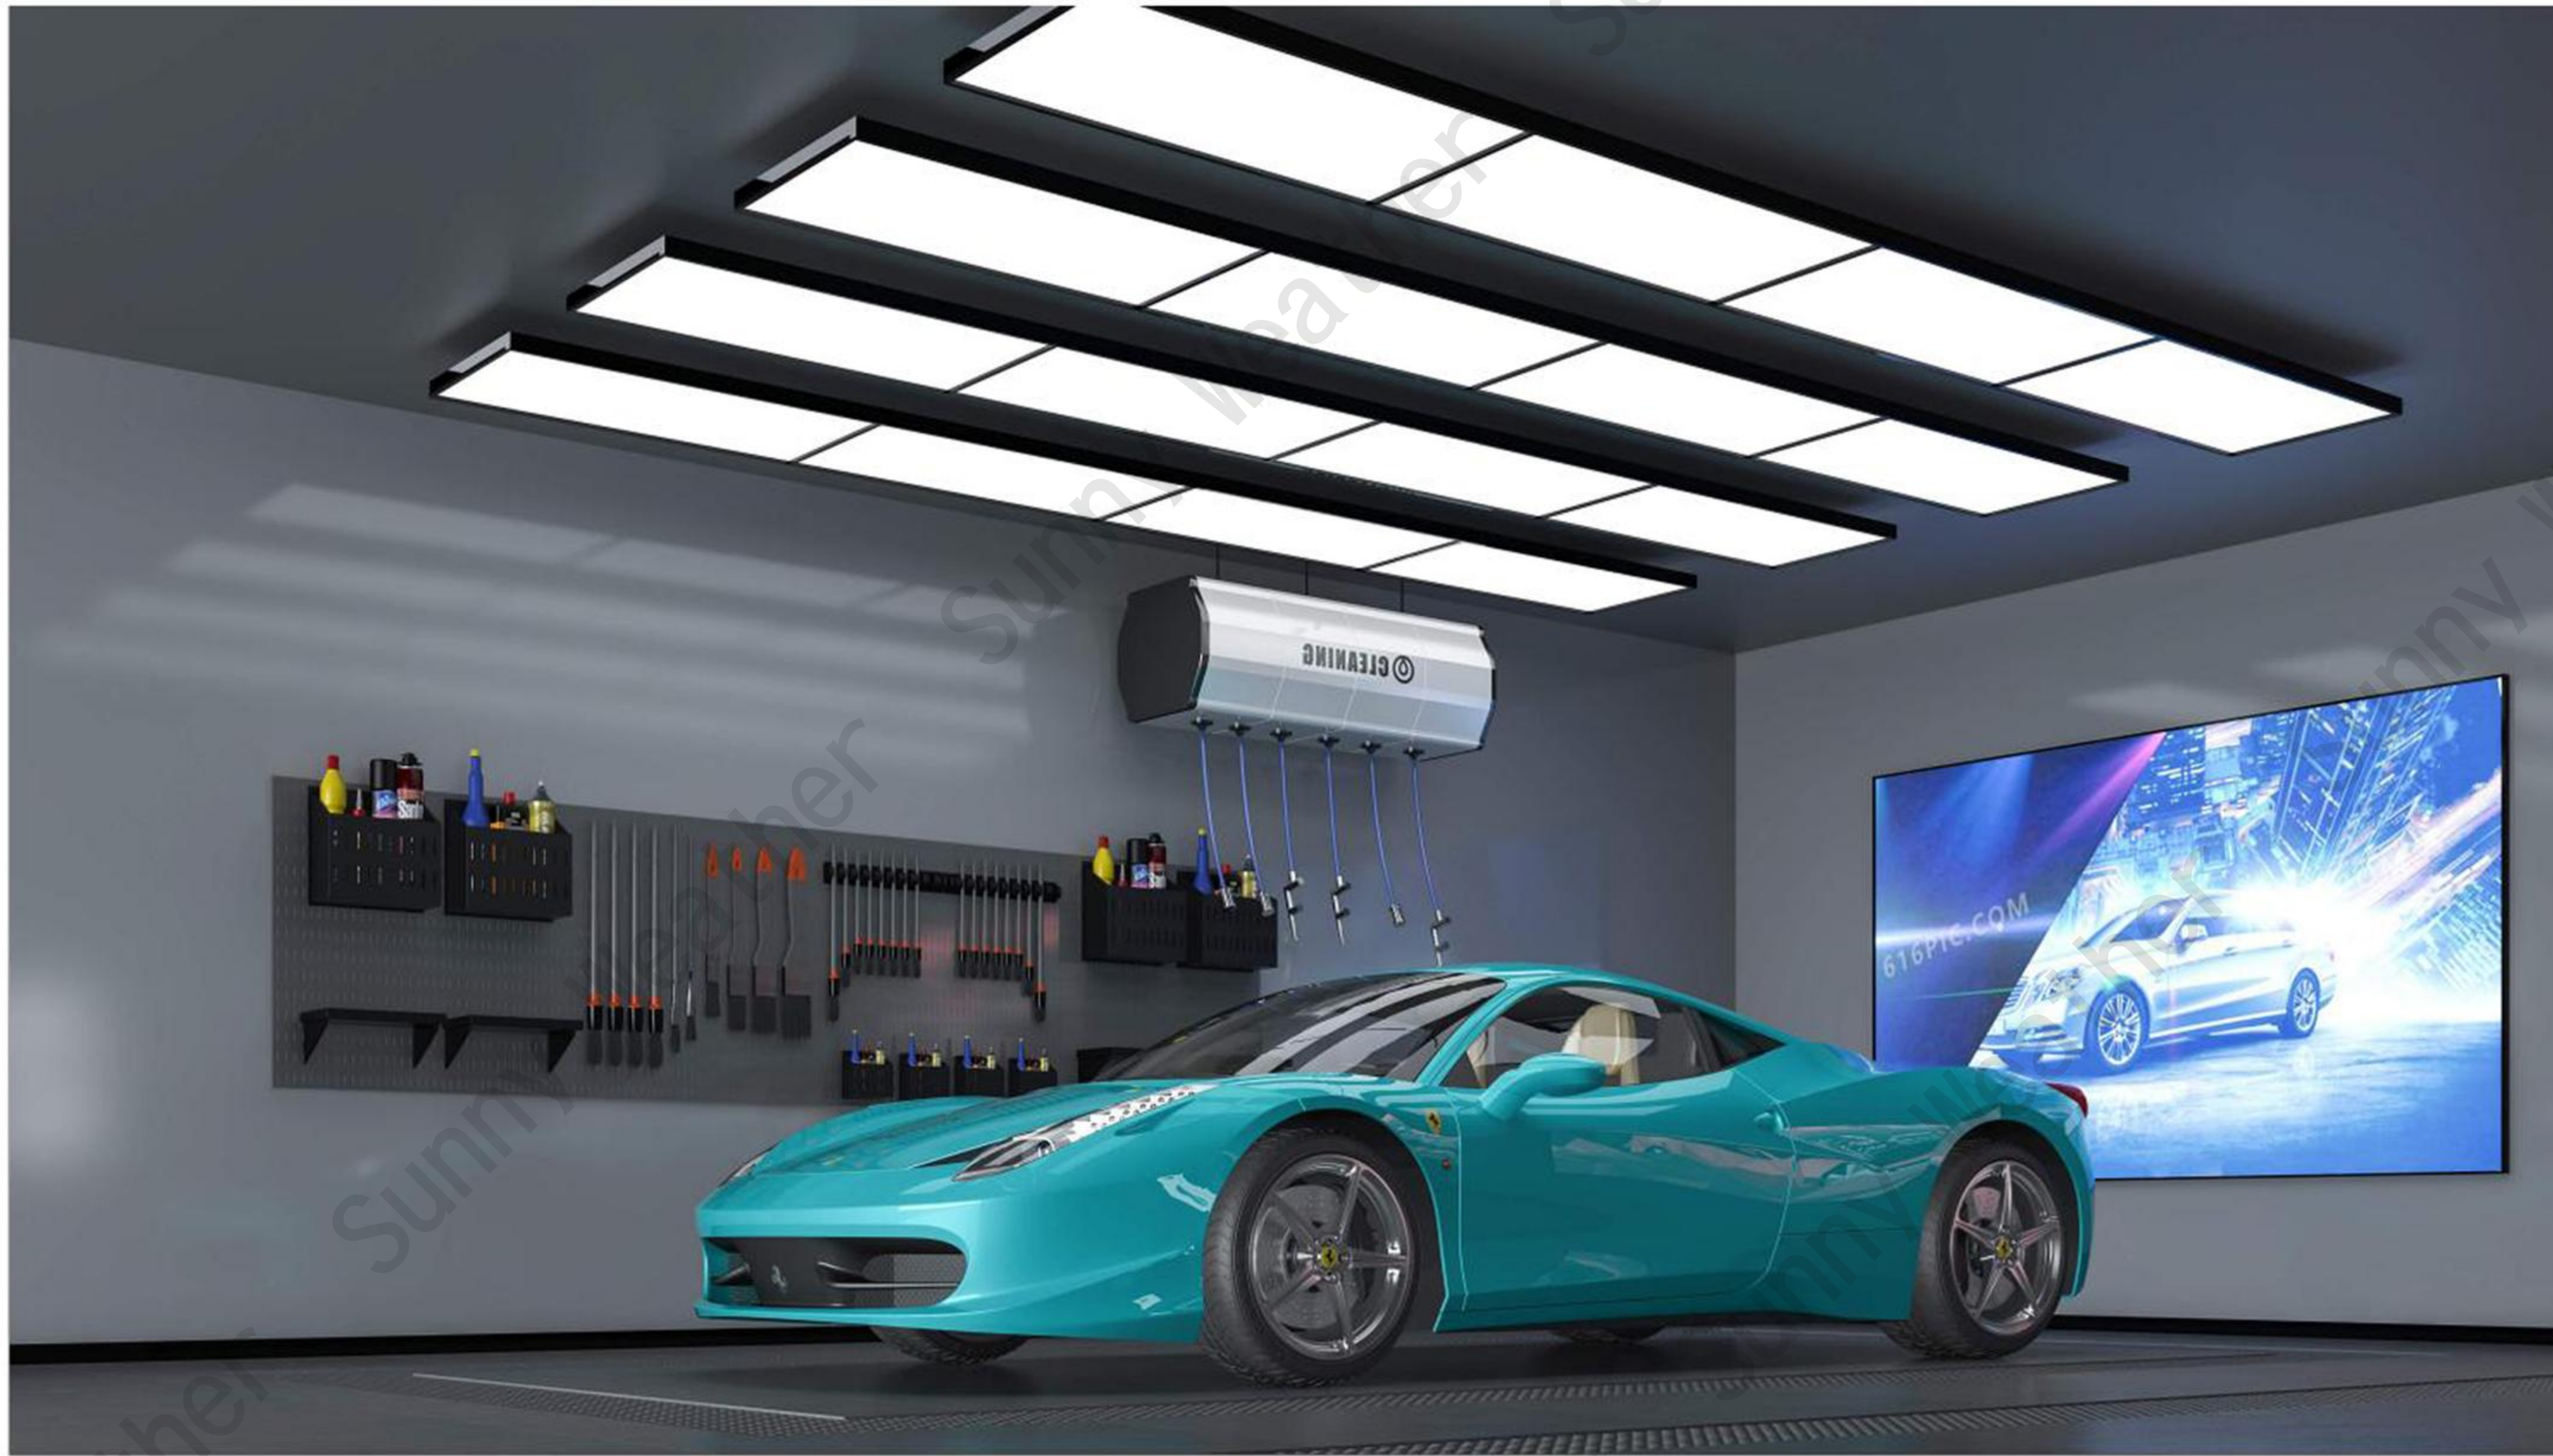

LIGHTING SERIES

Model 型号	Singlebar (单条)	Horizontaloneverticalfour 横一竖四	Luminousflux 通光量	100-120LM/W
Voltage 电压	220V~110V		Colorrenderingindex 显示指数	>90
Luminoussurface 发光面	600X1200mm		Colortemperature 色温	White(6500K)
Power 功率	384W		Colortemperature 全套数量	4Lights+skeleton
Size 尺寸	4937X652mm